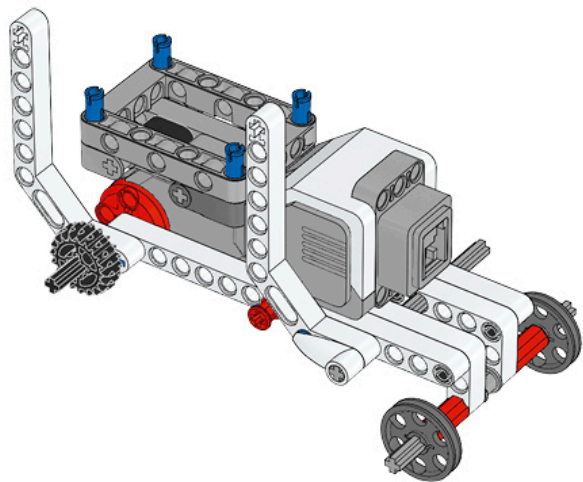

1 x

LEGO MINDSTORMS Education

The advertisement features a central image of the LEGO Mindstorms EV3 Core Set, a three-wheeled robot with a large grey motor and a color display. To the left of the robot is a circular icon with six segments, each containing a different sensor or component. To the right, the text 'Core Set' is prominently displayed in a large, bold font, with translations in German, French, Spanish, and Italian below it. Further down, the word 'ALAPKÉSZLET' is written in a large, bold font. Below the main robot image, there are four smaller images showing different sub-assemblies of the set. At the bottom left, there is a Wi-Fi icon and a box indicating compatibility with iPod, iPhone, and iPad. At the bottom right, the LEGO logo is followed by 'education' and 'EV3'.

17

18

19

1x

1x

20

21

1x

1x

22

4x

23

24

25

26

27