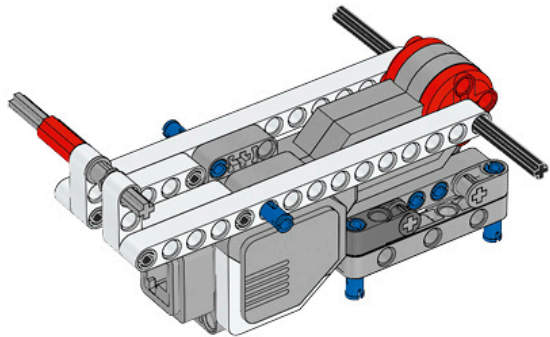

1 x

LEGO MINDSTORMS Education

The advertisement features a central image of the LEGO Mindstorms EV3 Core Set, a three-wheeled robot with a large grey motor and a color display. To the left of the robot is a circular icon with six segments, each containing a different sensor or component. To the right, the text 'Core Set' is prominently displayed in a large, bold font, with translations in German, French, Spanish, and Italian below it. Further down, the word 'ALAPKÉSZLET' is written in a large, bold font. Below the main robot image, there are four smaller images showing different sub-assemblies of the set. At the bottom left, there is a Wi-Fi icon and a box indicating compatibility with iPod, iPhone, and iPad. At the bottom right, the LEGO logo is followed by 'education' and 'EV3'.

11

12

13

14

1

2

15

16