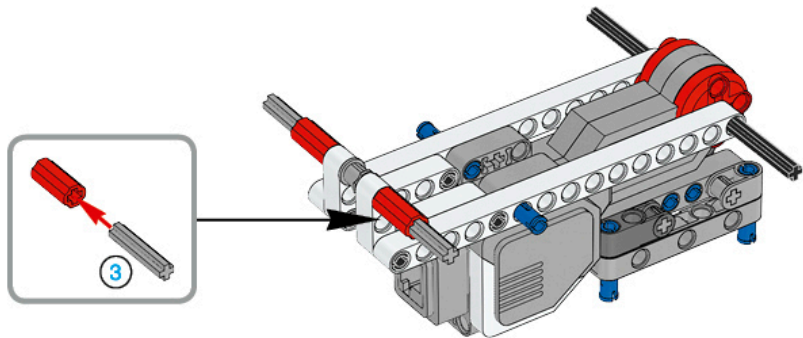

1 x

LEGO MINDSTORMS Education

The advertisement features a central image of the LEGO Mindstorms EV3 Core Set, a three-wheeled robot with a large grey motor and a color display. To the left of the robot is a circular icon with six segments, each containing a different sensor or component. To the right, the text 'Core Set' is prominently displayed in a large, bold font, with translations in German, French, Spanish, and Italian below it. Further down, the word 'ALAPKÉSZLET' is written in a large, bold font. Below the main robot image, there are four smaller images showing different sub-assemblies of the set. At the bottom left, there is a Wi-Fi icon and a box indicating compatibility with iPod, iPhone, and iPad. At the bottom right, the LEGO logo is followed by 'education' and 'EV3'.

11

12

13

14

1

2

15

16