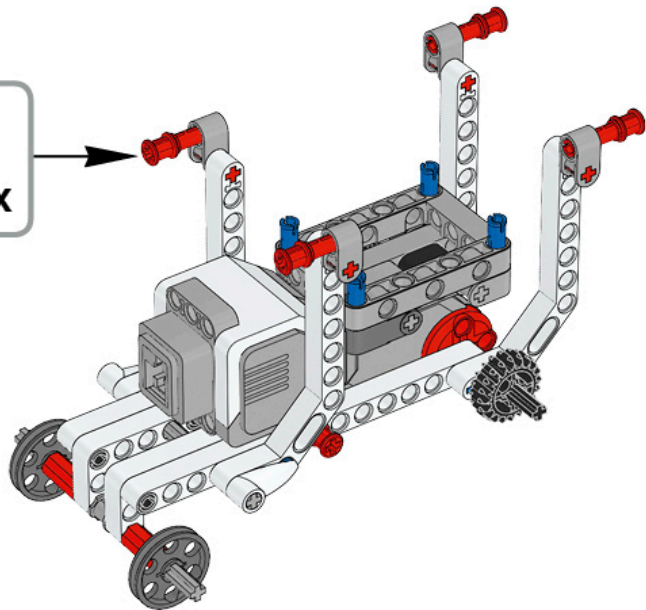

1 x

LEGO MINDSTORMS Education

The advertisement features a central image of the LEGO Mindstorms EV3 Core Set, a three-wheeled robot with a large grey motor and a color display. To the left of the robot is a circular icon with six segments, each containing a different sensor or component. To the right, the text 'Core Set' is prominently displayed in a large, bold font, with translations in German, French, Spanish, and Italian below it. Further down, the word 'ALAPKÉSZLET' is written in a large, bold font. Below the main robot image, there are four smaller images showing different sub-assemblies of the set. At the bottom left, there is a Wi-Fi icon and a box indicating compatibility with iPod, iPhone, and iPad. At the bottom right, the LEGO logo is followed by 'education' and 'EV3'.

1x

22

4x

23

24

25

26

27