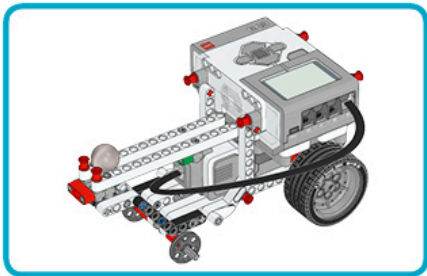

1 x

LEGO MINDSTORMS Education

The advertisement features a central image of the LEGO Mindstorms EV3 Core Set, a three-wheeled robot with a large grey motor and a color display. To the left of the robot is a circular icon with six segments, each containing a different sensor or component. To the right, the text 'Core Set' is prominently displayed in a large, bold font, with translations in German, French, Spanish, and Italian below it. Further down, the word 'ALAPKÉSZLET' is written in a large, bold font. Below the main robot image, there are four smaller images showing different sub-assemblies of the set. At the bottom left, there is a Wi-Fi icon and a box indicating compatibility with iPod, iPhone, and iPad. At the bottom right, the LEGO logo is followed by 'education' and 'EV3'.

Core Set
Basis-Set Ensemble de base
Set principal Conjunto Principal
ALAPKÉSZLET

45544
LEGOeducation.com

LEGO MINDSTORMS education EV3

1

2

1x

3

4