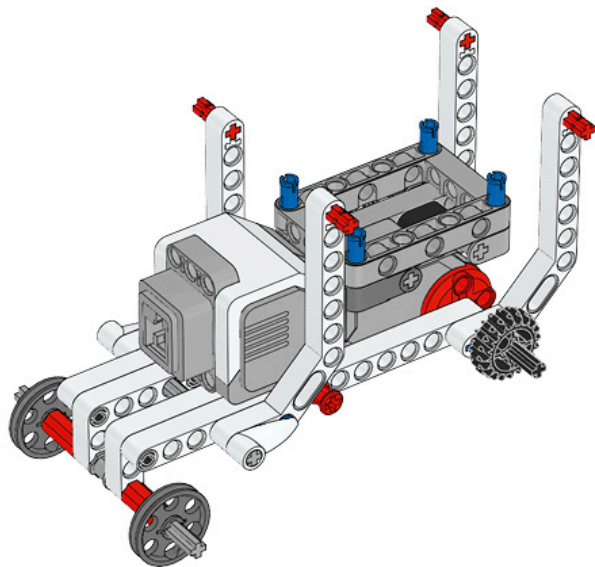

1 x

LEGO MINDSTORMS Education

The advertisement features a central image of the LEGO Mindstorms EV3 Core Set, a three-wheeled robot with a large grey motor and a color display. To the left of the robot is a circular icon with six segments, each containing a different sensor or component. To the right, the text 'Core Set' is prominently displayed in a large, bold font, with translations in German, French, Spanish, and Italian below it. Further down, the word 'ALAPKÉSZLET' is written in a large, bold font. Below the main robot image, there are four smaller images showing different sub-assemblies of the set. At the bottom left, there is a Wi-Fi icon and a box indicating compatibility with iPod, iPhone, and iPad. At the bottom right, the LEGO logo is followed by 'education' and 'EV3'.

1x

22

4x

23

24

25

26

27